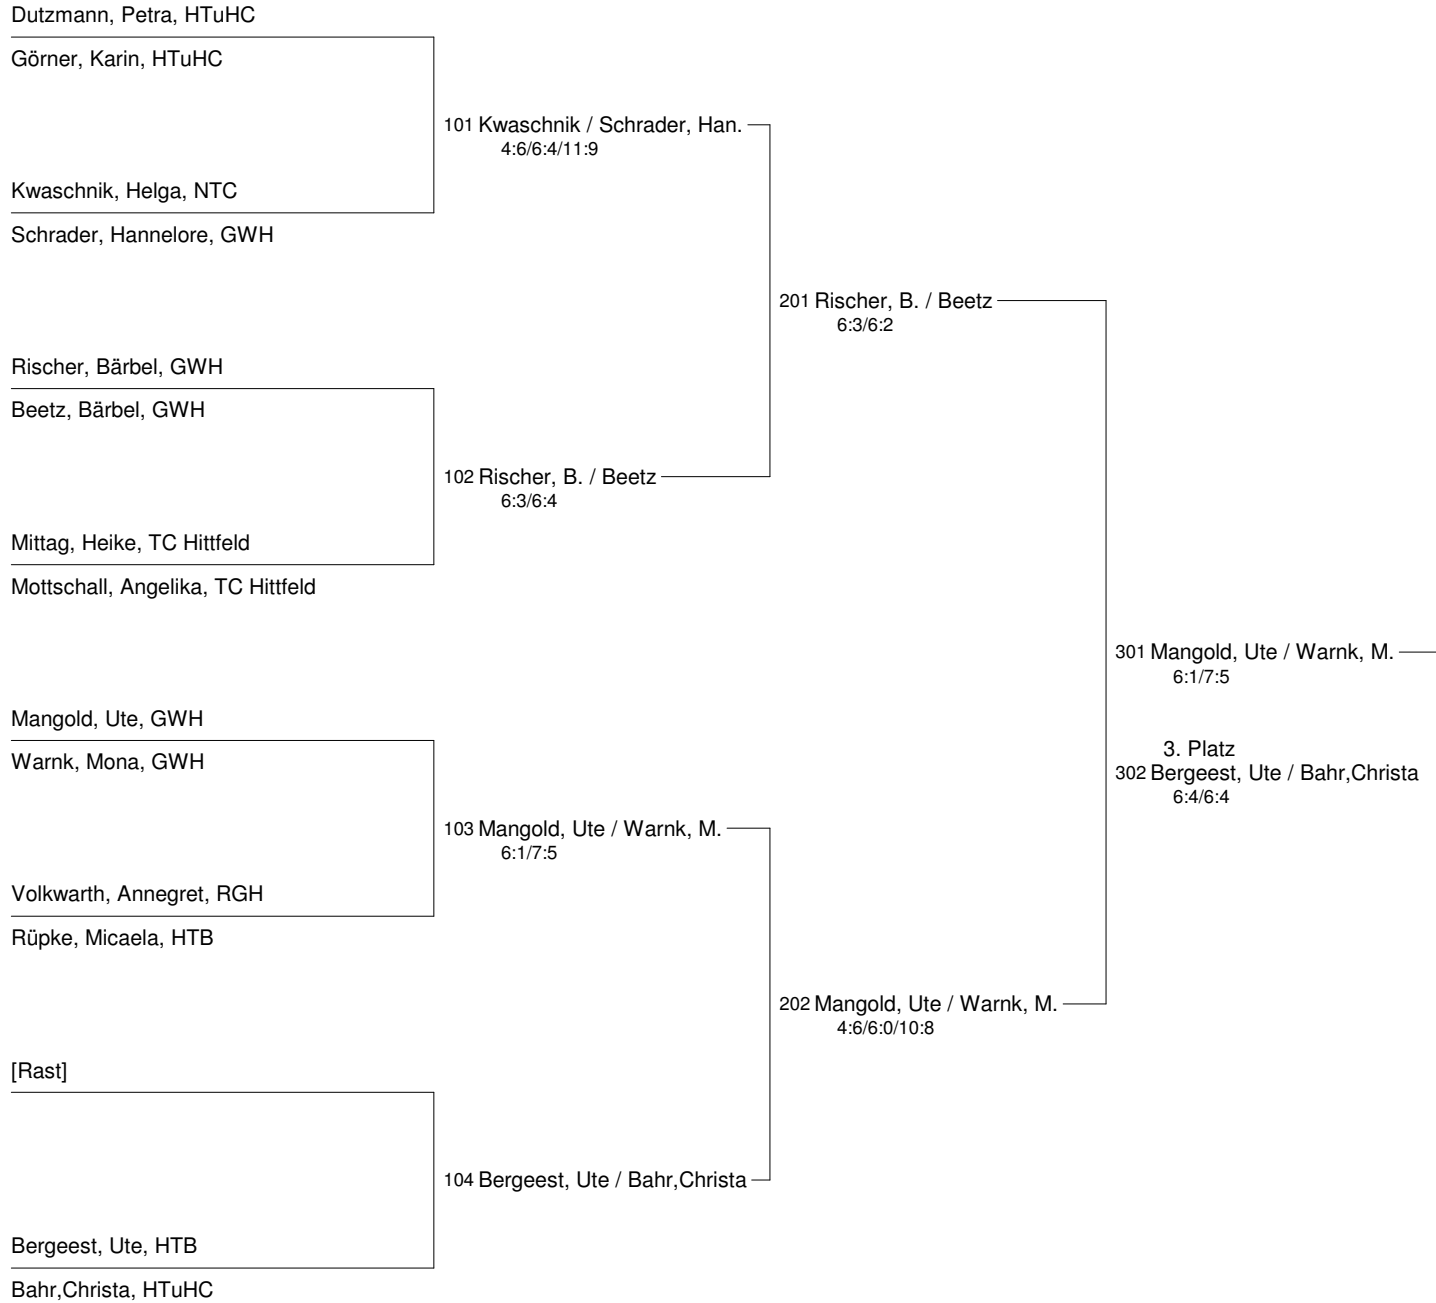

4. BELLANDRIS MATTHIES Season 's Open 2012
Damen 50 B-Runde