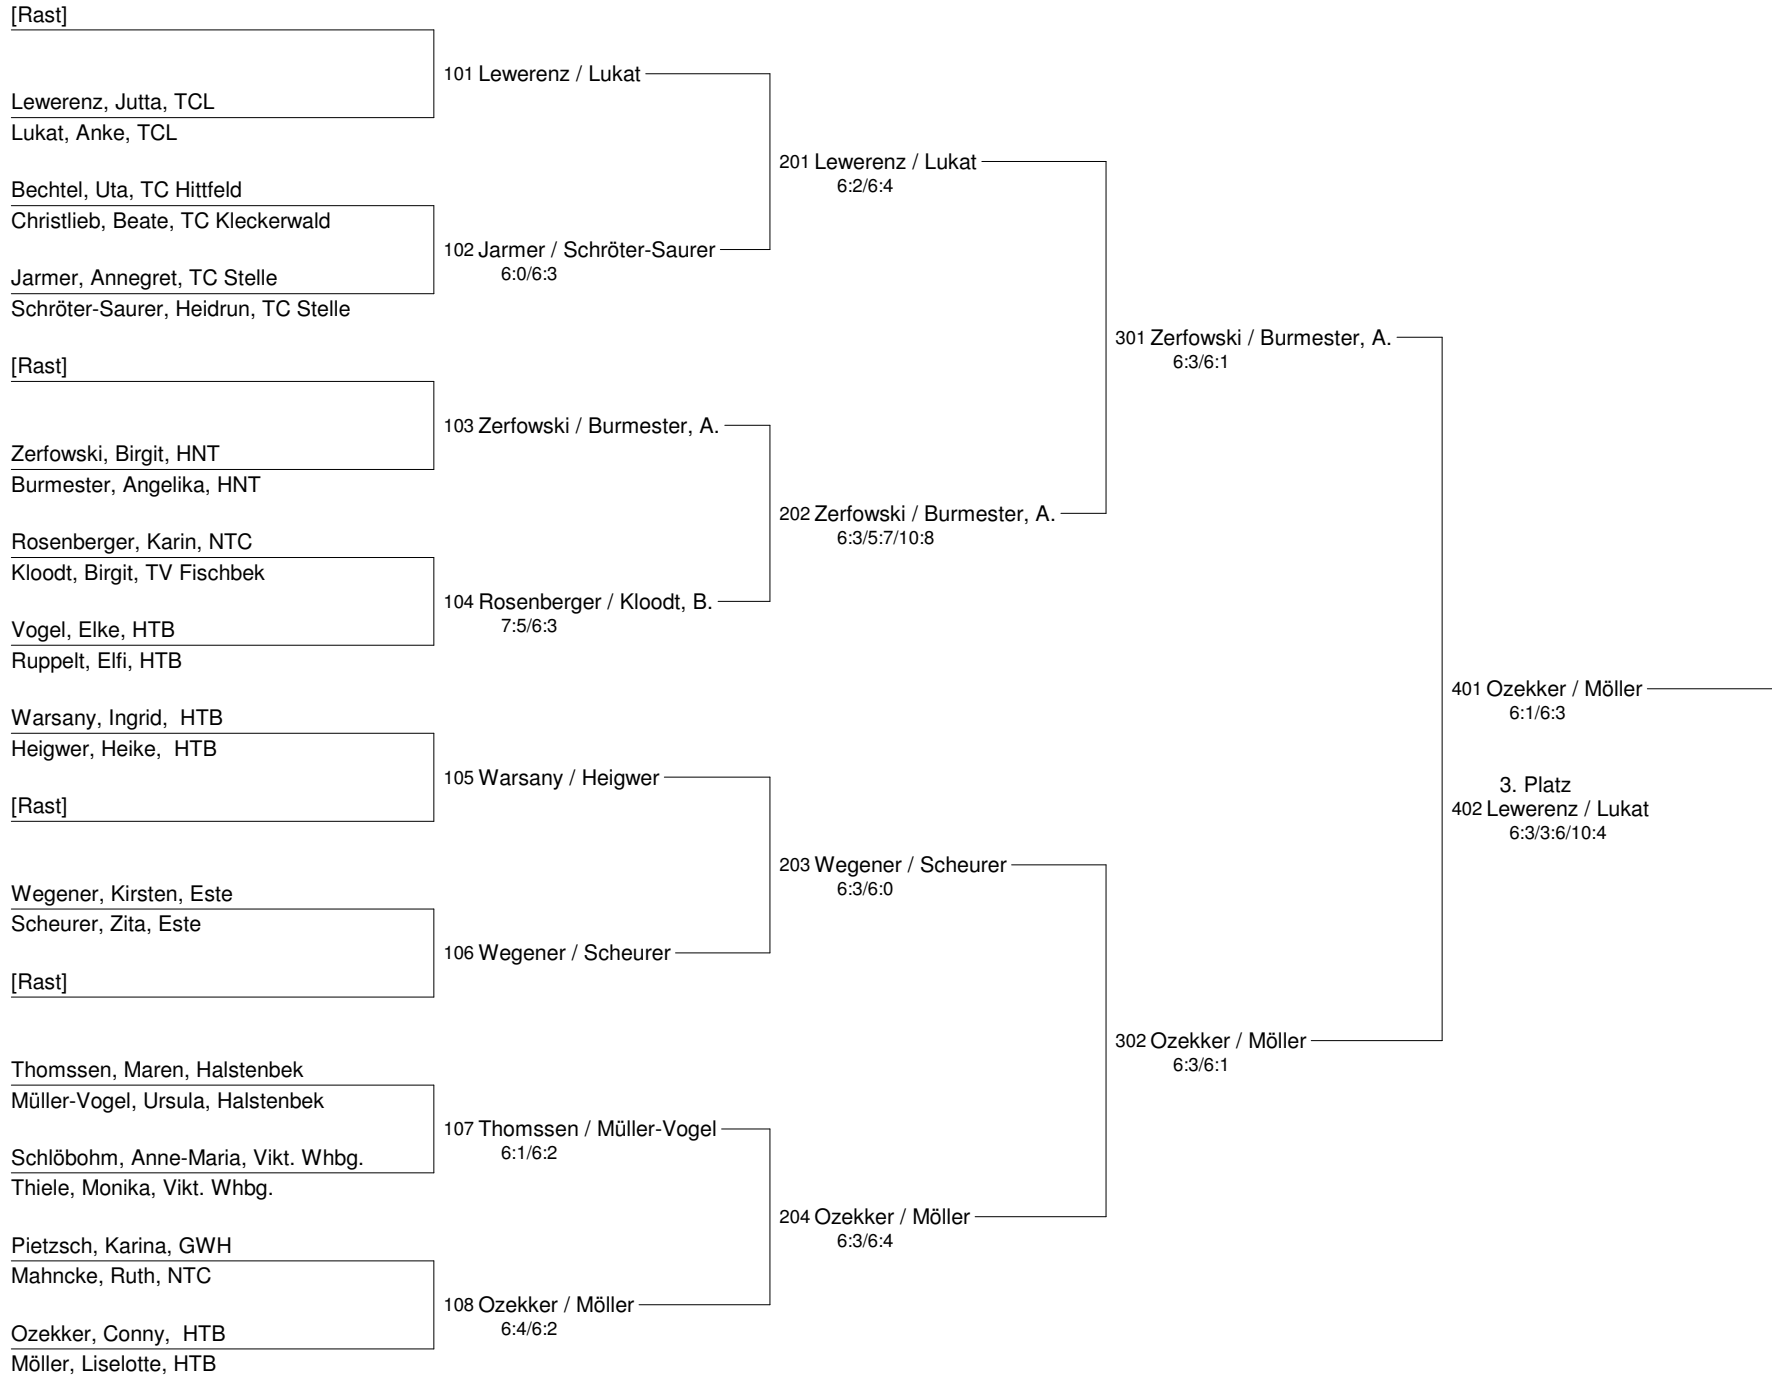

4. BELLANDRIS MATTHIES Season 's Open 2012
Damen 50 C-Runde